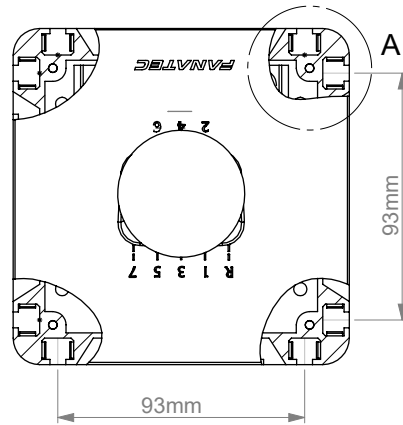

Please note:
Maximum screw length inside unit: 15mm !

⚠ M6 screws are not included

4 x M6
drill $\varnothing 6,5$

t-slot

Detail A