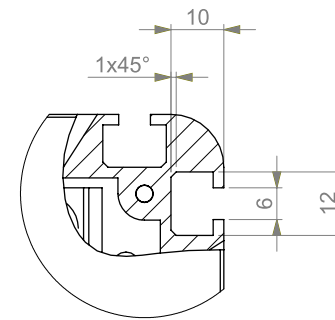

Please note:
Maximum screw length inside unit: 15mm !

⚠ M6 screws are not included

4 x M6
drill $\varnothing 6,5$

t-slot

Detail A