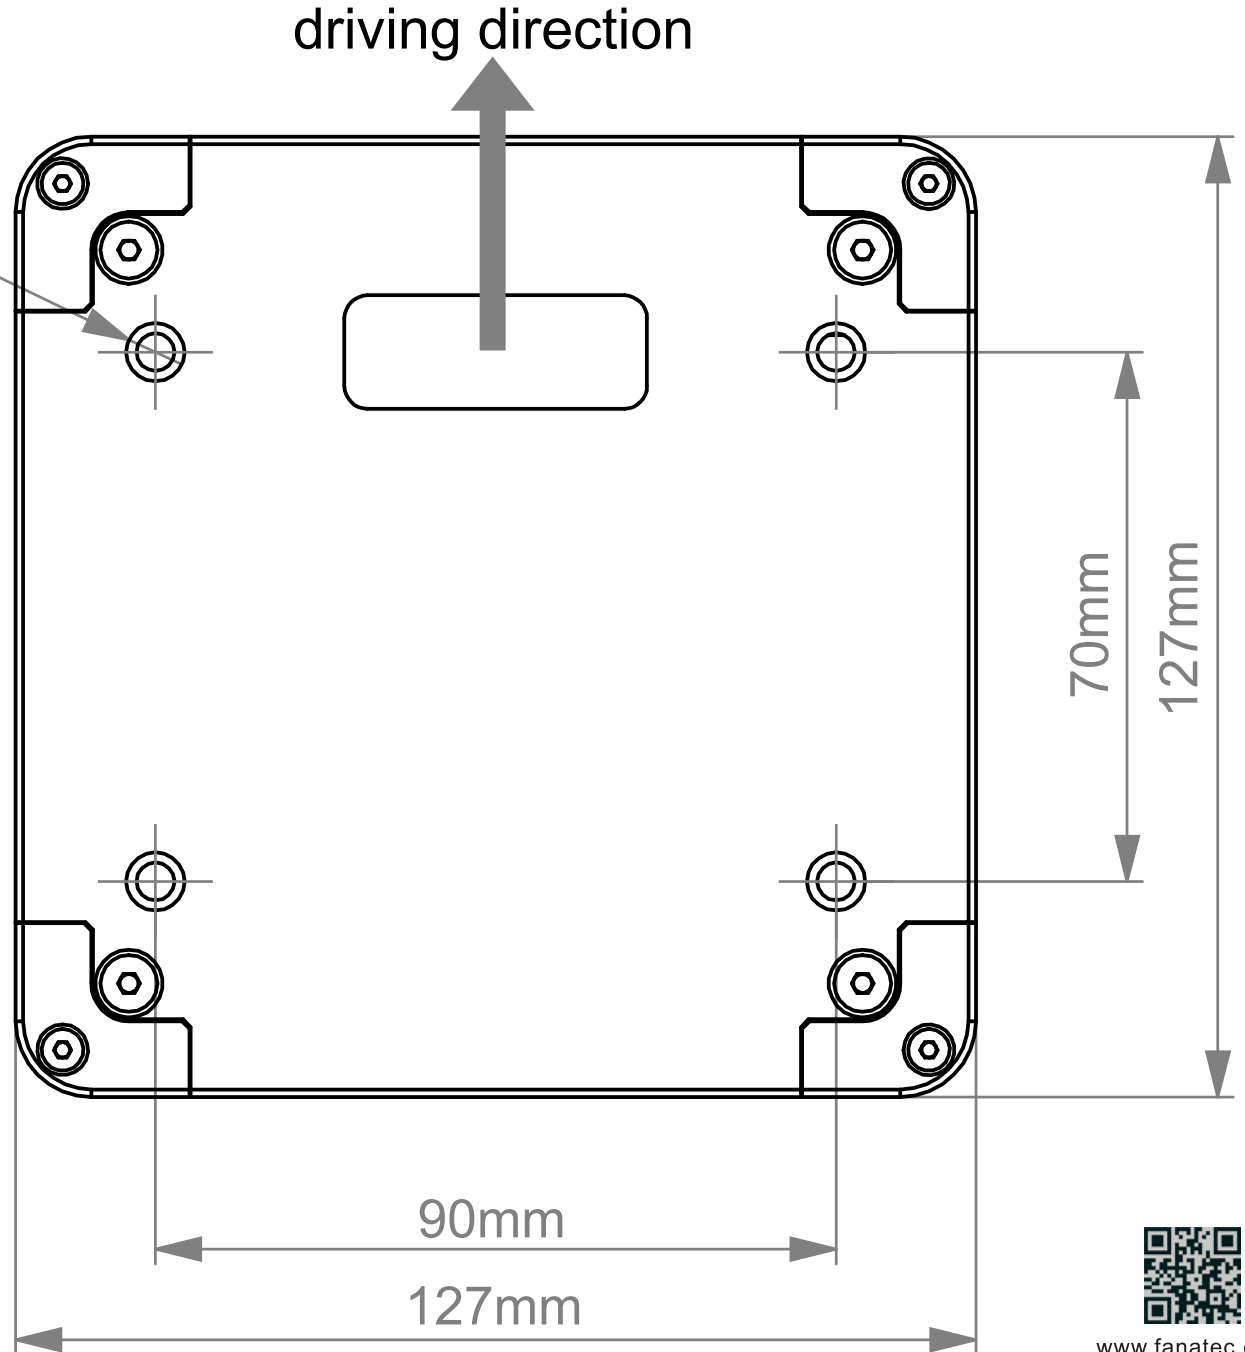

Please note:
Maximum screw length inside unit: 15mm !

⚠ M6 screws are not included

4 x M6
drill $\varnothing 6,5$

t-slot

Detail A