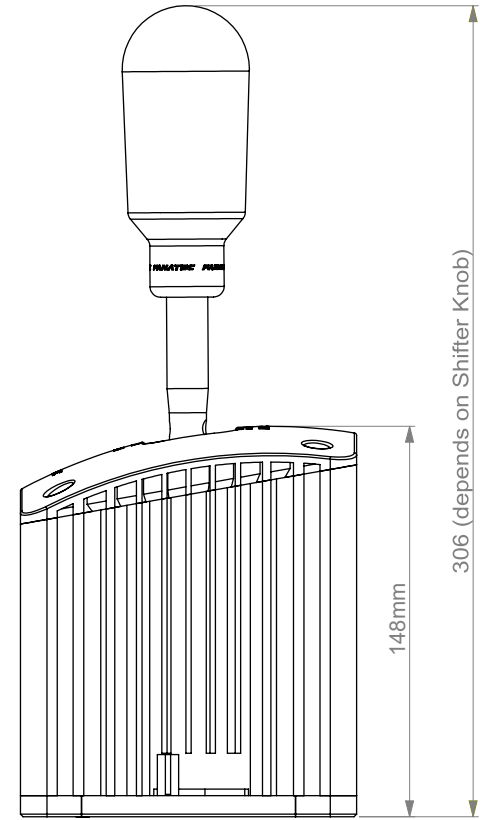

Please note:
Maximum screw length inside unit: 15mm !

⚠ M6 screws are not included

4 x M6
drill $\varnothing 6,5$

t-slot

Detail A